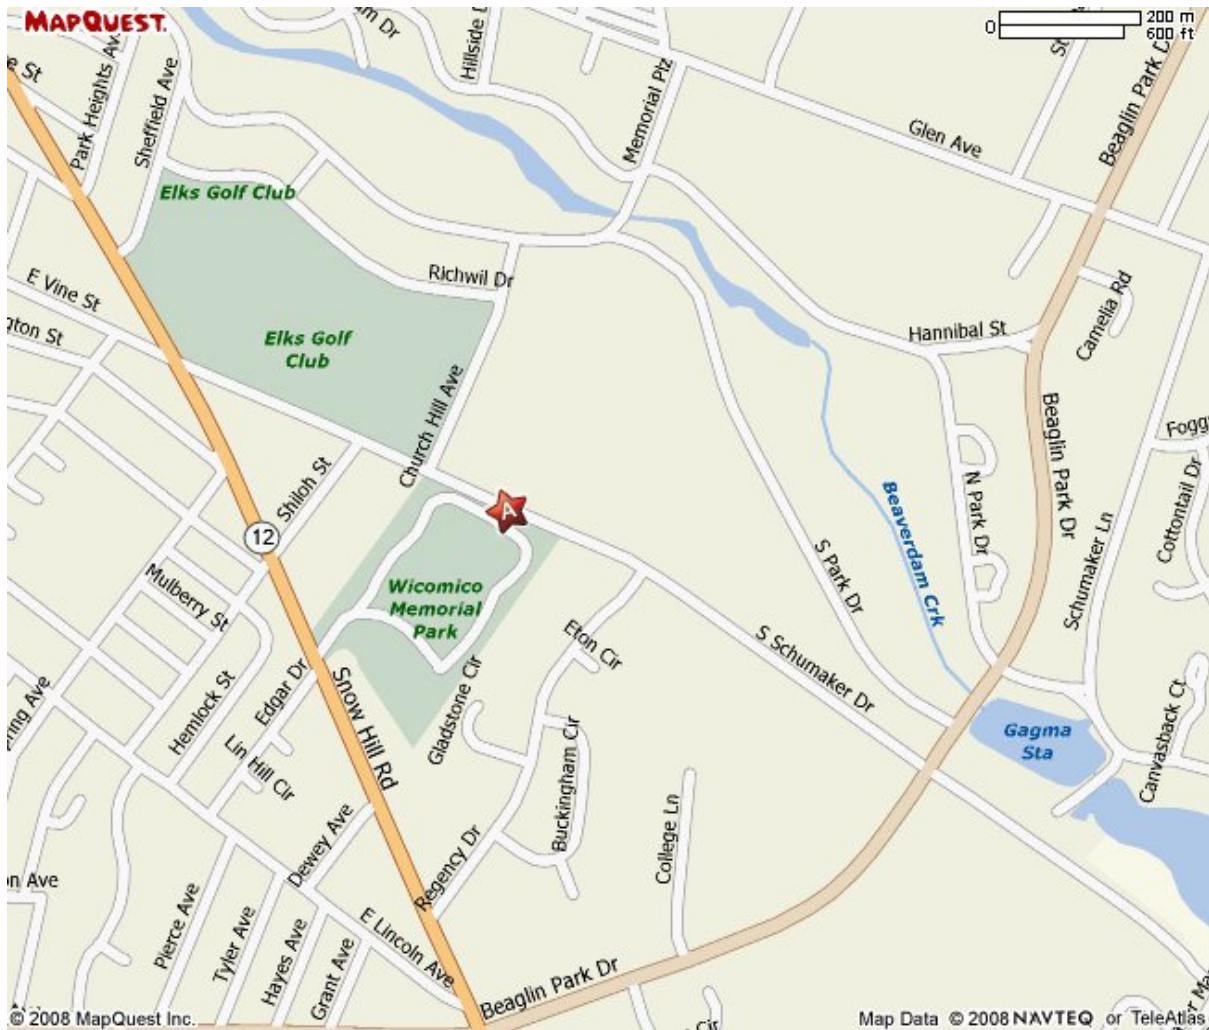

Salisbury Maryland

Mid-Shore YMCA

715 S Schumaker Dr

Salisbury, MD 21804

410-749-0101

Learn to Dive Class Times: 8:00am-5:30pm*

Atlantic Edge Dive Center
520 N. Frederick Ave
Gaithersburg, Md20877
301-519-9283