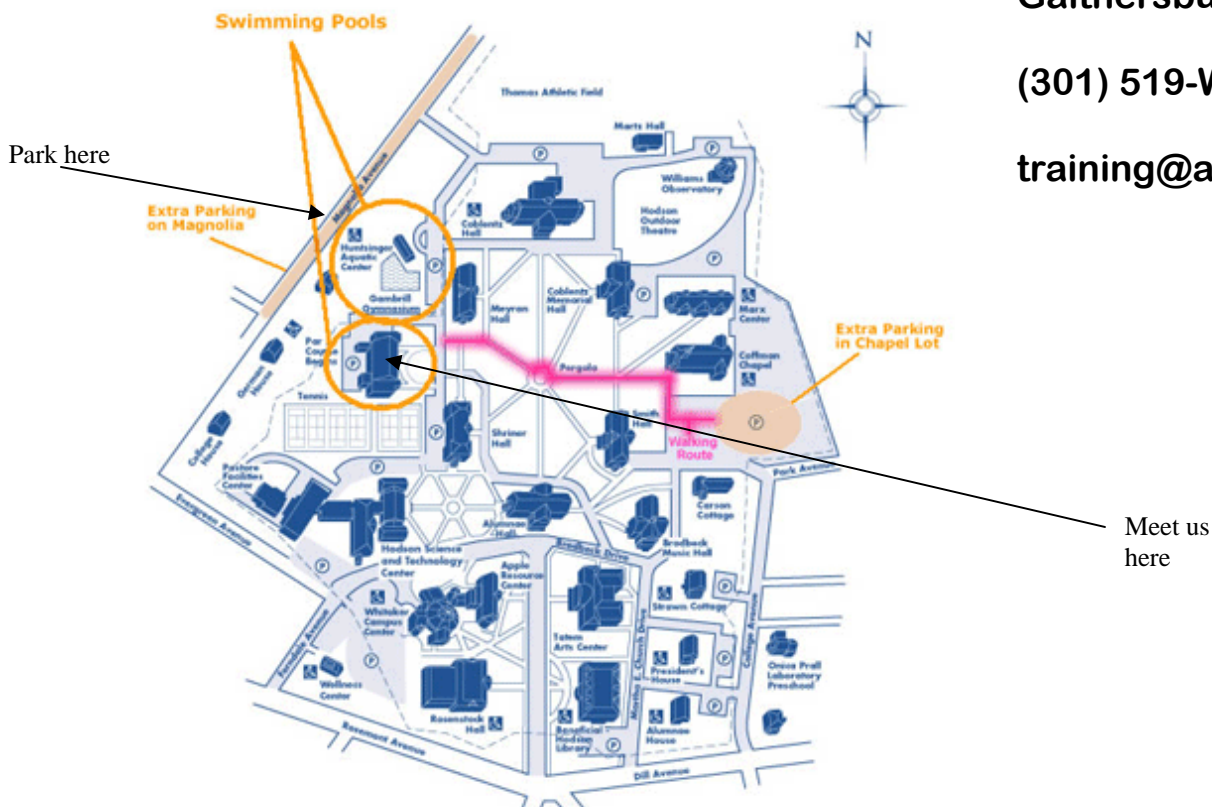

Atlantic Edge Dive Center

Directions to Frederick Pool Location (Hood College)

Take 270N to 15N
Take Exit #14 (Rosemont Ave.)
Turn Left at the bottom of the ramp.
Take your third Left onto Magnolia Ave.

About 1/2 Mile on your right, you will see Hood College & the pool.
Find parking on Magnolia*

We are in the Indoor pool, which is directly behind the outdoor pool
(in the winter the outdoor pool has a bubble over it)

Atlantic Edge Dive Center
520 N. Frederick Ave
Gaithersburg, MD 20877

(301) 519-WAVE

training@atlanticedge.com

*due to campus parking restrictions, we are not allowed to park on campus