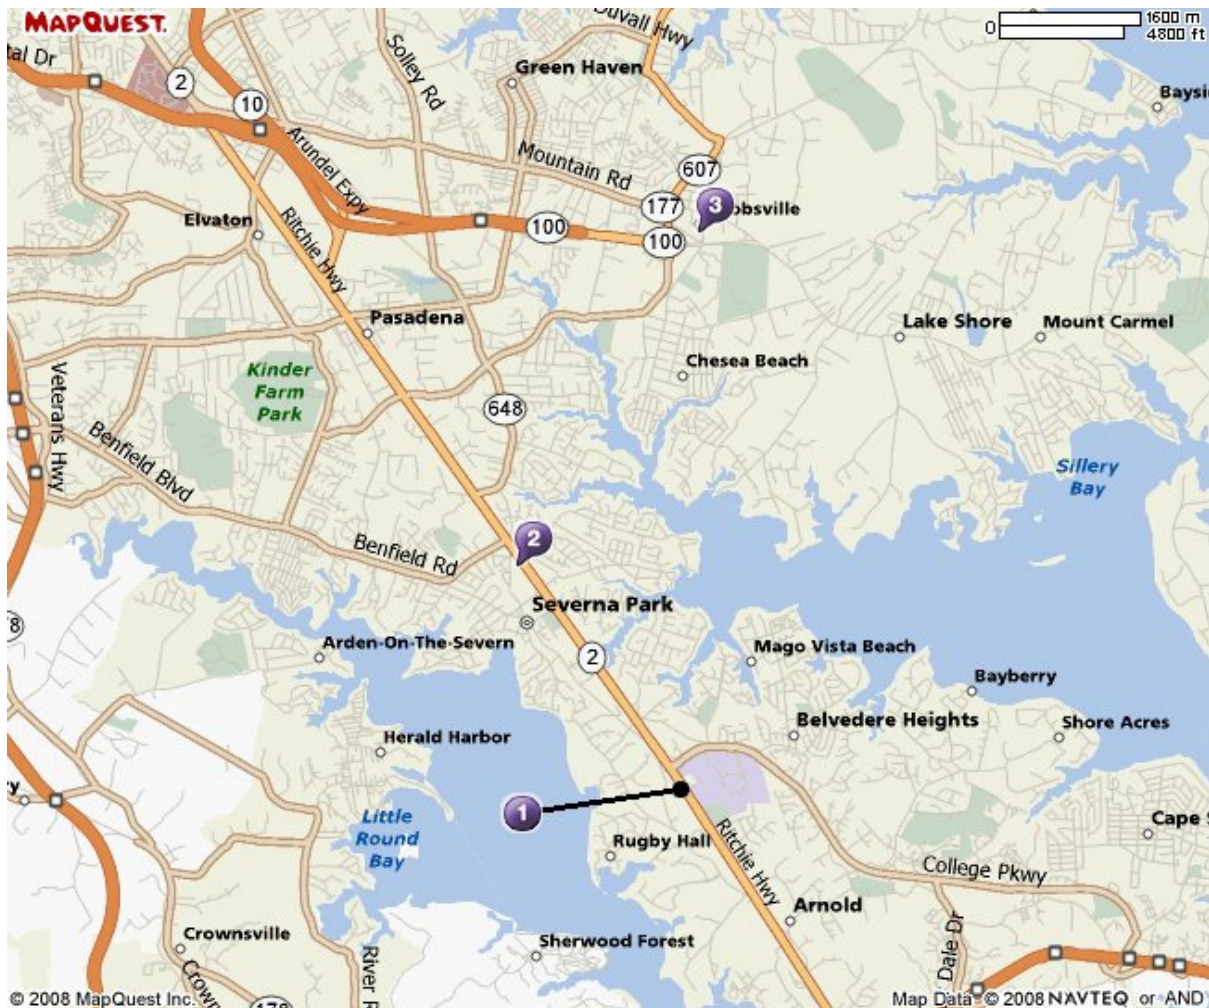

**ARNOLD MARYLAND
BIG VANILLA ATHLETIC CLUB
1209 RITCHIE HWY
ARNOLD, MD 21012
410-544-2524
www.bigvanilla.com/arnold**

Learn to Dive Class Times: 9:00am-6:00pm*

**Atlantic Edge Dive Center
520 N. Frederick Ave
Gaithersburg, Md20877
301-519-9283**