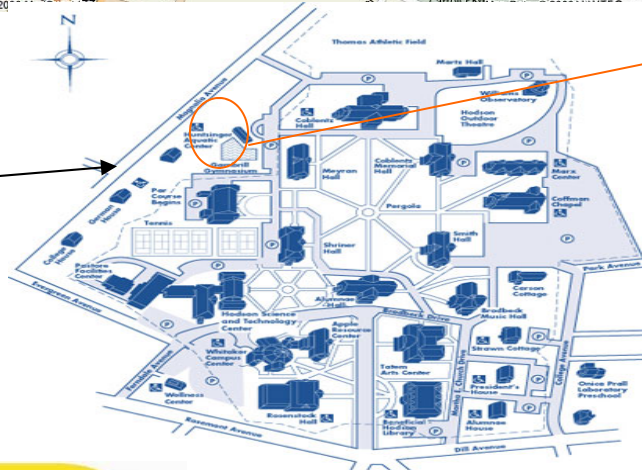

Frederick Maryland

Hood College

401 Rosemont Ave
Frederick, Md. 21701
301-696-3453

Learn to Dive Class Times: 7:30am-5:00pm*

Swimming Pool

Park Here on Magnolia Drive

Atlantic Edge Dive Center
520 N. Frederick Ave
Gaithersburg, Md20877
301-519-9283