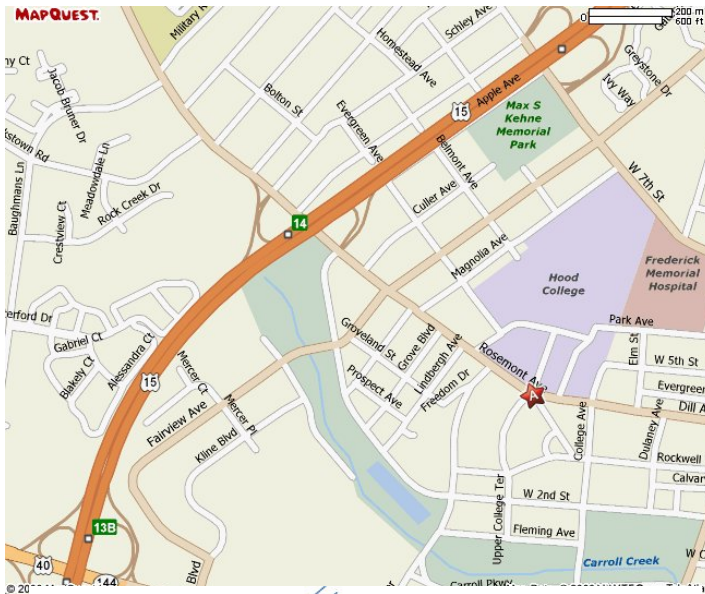

Frederick Maryland

Hood College

401 Rosemont Ave
Frederick, Md. 21701
301-696-3453

Learn to Dive Class Times: 7:30am-5:00pm*

Swimming Pool

Park Here on Magnolia Drive

Atlantic Edge Dive Center
520 N. Frederick Ave
Gaithersburg, Md20877
301-519-9283