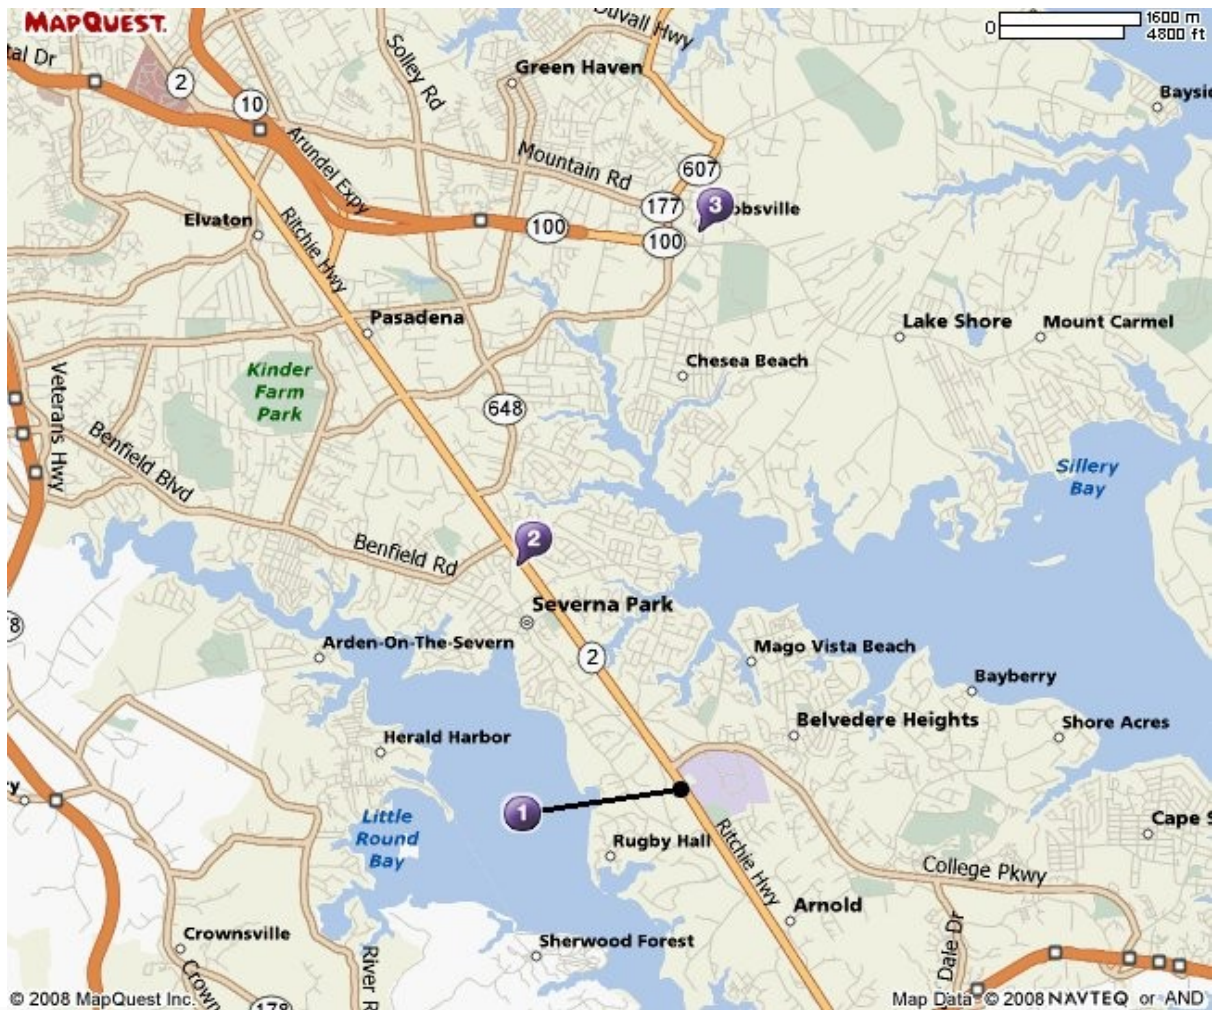

**ARNOLD MARYLAND  
BIG VANILLA ATHLETIC CLUB  
1209 RITCHIE HWY  
ARNOLD, MD 21012  
410-544-2525  
www.bigvanilla.com/arnold**

Learn to Dive Class Times: 8:00am-6:00pm\*

**Atlantic Edge Dive Center  
520 N. Frederick Ave  
Gaithersburg, Md20877  
301-519-9283**